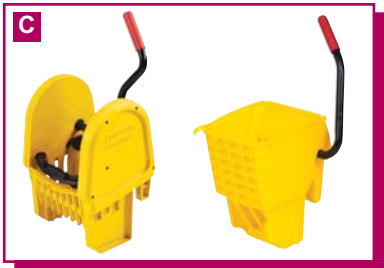

Finish System/Mop Buckets/Wringers/Combos

A. NYLON FINISH SYSTEM		RUBBERMAID
Includes bucket with handle, lid, 2 sieves, 4 casters, 6 mop heads and frame. Helps ensure controlled absorption and release of finish. Delivers 200 to 300 sq. ft. of coverage with a single mop load of finish. Tightly-twisted, rayon/synthetic blend looped-end mop absorbs and releases finish smoothly and evenly. Resealable, non-porous bucket.		
17700501	FGE05000000	Complete Kit, 22 qt. 1/ea.
17700520	FGE05200WH00	Mop Heads Only, 5" x 18", White/Blue Stripe 6/ea.

MOP WRINGERS

B. MOP WRINGERS		CCP
Accommodates a wide variety of mops. Ergonomic handle design for leverage and comfort.		
276009991	SW11YW	Sidepress, 12-32 oz. Mops, Yellow 1/ea.
27600996	SW7YW	Downpress, 16- 32 oz. Mops, Yellow 1/ea.

MOP BUCKETS

D. SPLASH GUARD MOP BUCKETS		CCP
Features a patented funnel-type reservoir, sloping inward on three of the four bucket walls. Smooth, seamless construction with 3" non-marking casters and the international caution symbol.		
27602263	2263YW	26 qt., Yellow 1/ea.
27609192	3353YW	35 qt., Yellow 1/ea.

E. BRUTE® MOP BUCKET		RUBBERMAID
Features a raised back design to give extra leverage and a low front rim to help reduce potential back strain when inserting mop into cleaning solution and wringing.		
17707570	FG757000YEL	26 - 35 qt., 20 1/4" x 16 1/8" x 17 5/8", Yellow 1/ea.
17707751	7570L2	Replacement Casters, Plastic 1/ea.