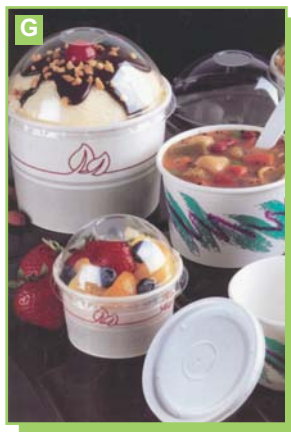

Paper Containers & Trays

A. FOOD CONTAINER COMBO SOLO®

Heavy-duty paper food container and lid.
18700199 KH12AWH 12 oz., White 250/cs.

B. DOUBLE DISK VENTED LID SOLO®

Double disk vented lid for paper food containers.
18200829 VHL8 Fits 8-12 oz. 500/cs.

C. SKIRTED NON-VENTED LID SOLO®

Skirted lid (non-vented) for paper food containers.
18201436 H16L Fits 16 oz. 500/cs.

D. FLEXSTYLE® HOT FOOD CONTAINER COMBOS SOLO®

For soups, hot carry-out foods. Extra-rigid paper, poly-lined inside and out. Won't get soggy. Extra strong rim. With vented paper lid.
18700888 KH8AW 8 oz., Unprinted 250/cs.
18700199 KH12AW 12 oz., Unprinted 250/cs.
18700916 KH16AW 16 oz., Unprinted 250/cs.
18700932 KH32AW 32 oz., Unprinted 250/cs.
(Other sizes and patterns are available. For more information contact your sales representative.)

E. FLEXSTYLE® HOT FOOD CONTAINER COMBOS SOLO®

For soups, hot carry-out foods. Extra-rigid paper, poly-lined inside and out. Won't get soggy. Extra strong rim. All come with vented paper lids.
18703104 KH8A00055 8 oz., Jazz 250/cs.
18703116 KH16A00055 16 oz., Jazz 250/cs.
18703128 KH32A00055 32 oz., Jazz 250/cs.

F. FLEXSTYLE® COLD FOOD CONTAINERS SOLO®

For all cold foods. Two-piece, heavy-duty construction. Heat-sealed side seams prevent leaks. White.
18704265 P416502050 16 oz. 500/cs.
18704633 P432502050 32 oz. 500/cs.
18704648 P4643002050 1/2 gal. 300/cs.
(Other sizes and patterns are available. For more information contact your sales representative.)

G. VS500 SERIES FOOD CONTAINERS SOLO®

Affordable matte finish container. Polyethylene laminated inside; uncoated paper outside. Suited for proportioning of hot and cold foods. Microwaveable.
18705082 VS50602050 6 oz., White 1000/cs.
18709723 VS51276513 12 oz., Preference 1200/cs.
(Other sizes and patterns are available. For more information contact your sales representative.)

H. FLEXSTYLE® NON-VENTED LIDS SOLO®

Lids for Flexstyle cold food containers. White paper.
18708064 CA8A Fits 8 oz. 500/cs.
18700714 CA16A Fits 16 oz. 500/cs.

I. FLEXSTYLE® COVERALL COVERS SOLO®

Non-vented, coverall lids for cold food containers. Sturdy with a snug fit. White plastic.
18703494 LW416 Fits 16 oz. 500/cs.
18703498 LW432 Fits 32 oz. 500/cs.